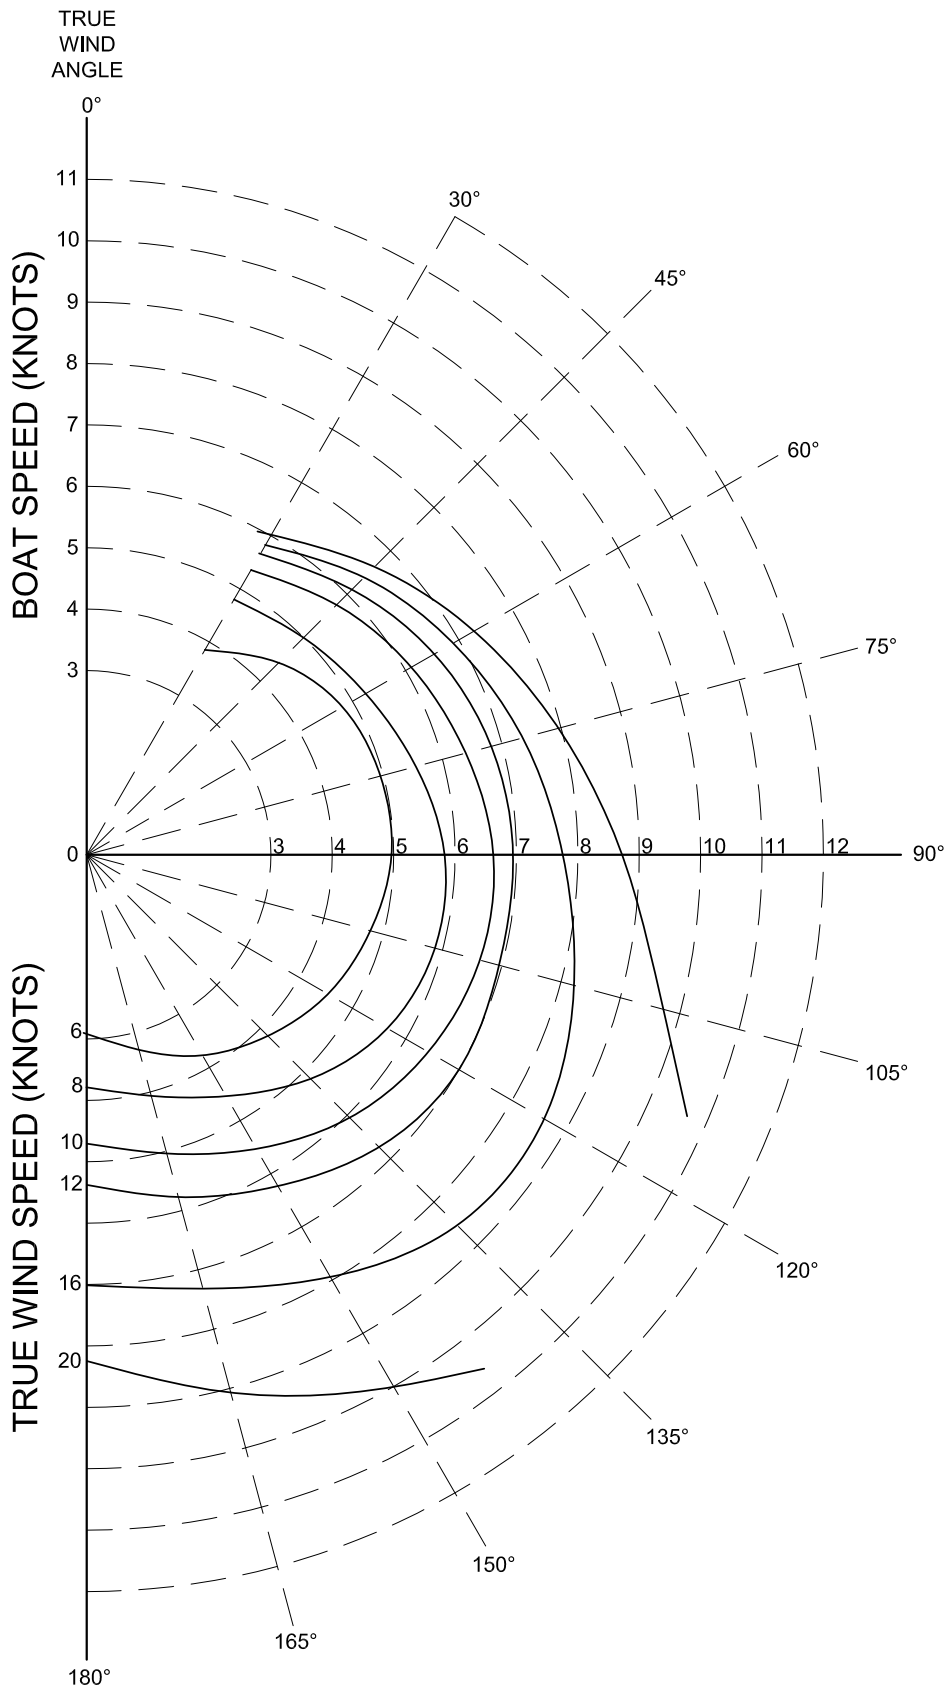

# E770 POLAR PREDICTION CHART

P O Box 34-576, Birkenhead, Auckland, New Zealand.  
Phone: 64 9 480 9792 Fax : 64 9 480 9782  
Email : [elliottmanne@clear.net.nz](mailto:elliottmanne@clear.net.nz)  
Web site: [www.elliott-manne.com](http://www.elliott-manne.com)